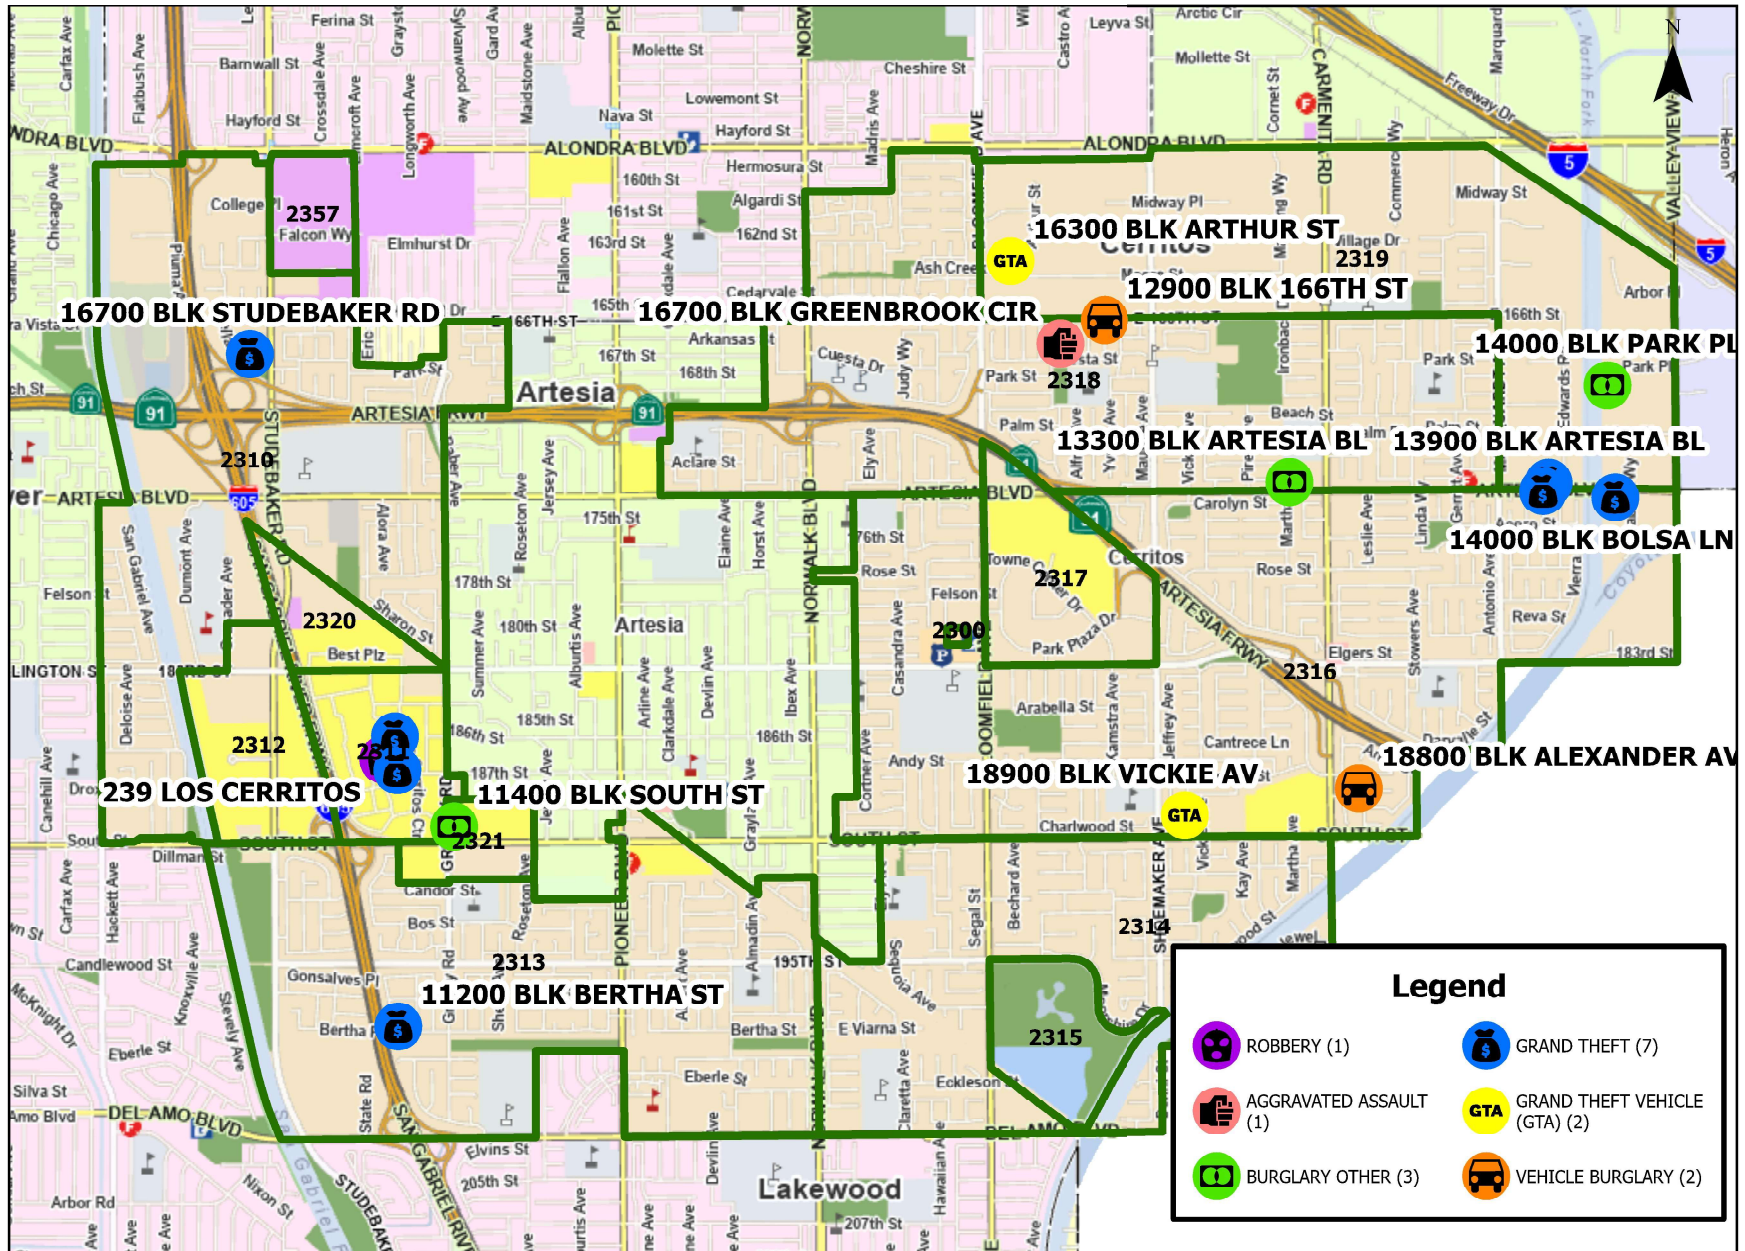

CERRITOS SHERIFF'S STATION WEEKLY PART 1 CRIMES 03/23/26-03/29/26

CREATED BY CAU ON 3/30/2026

DATA SOURCE: LARCIS

MAP DOES NOT INCLUDE LARCENY PETTY THEFT

0 0.050.1 0.2 Miles