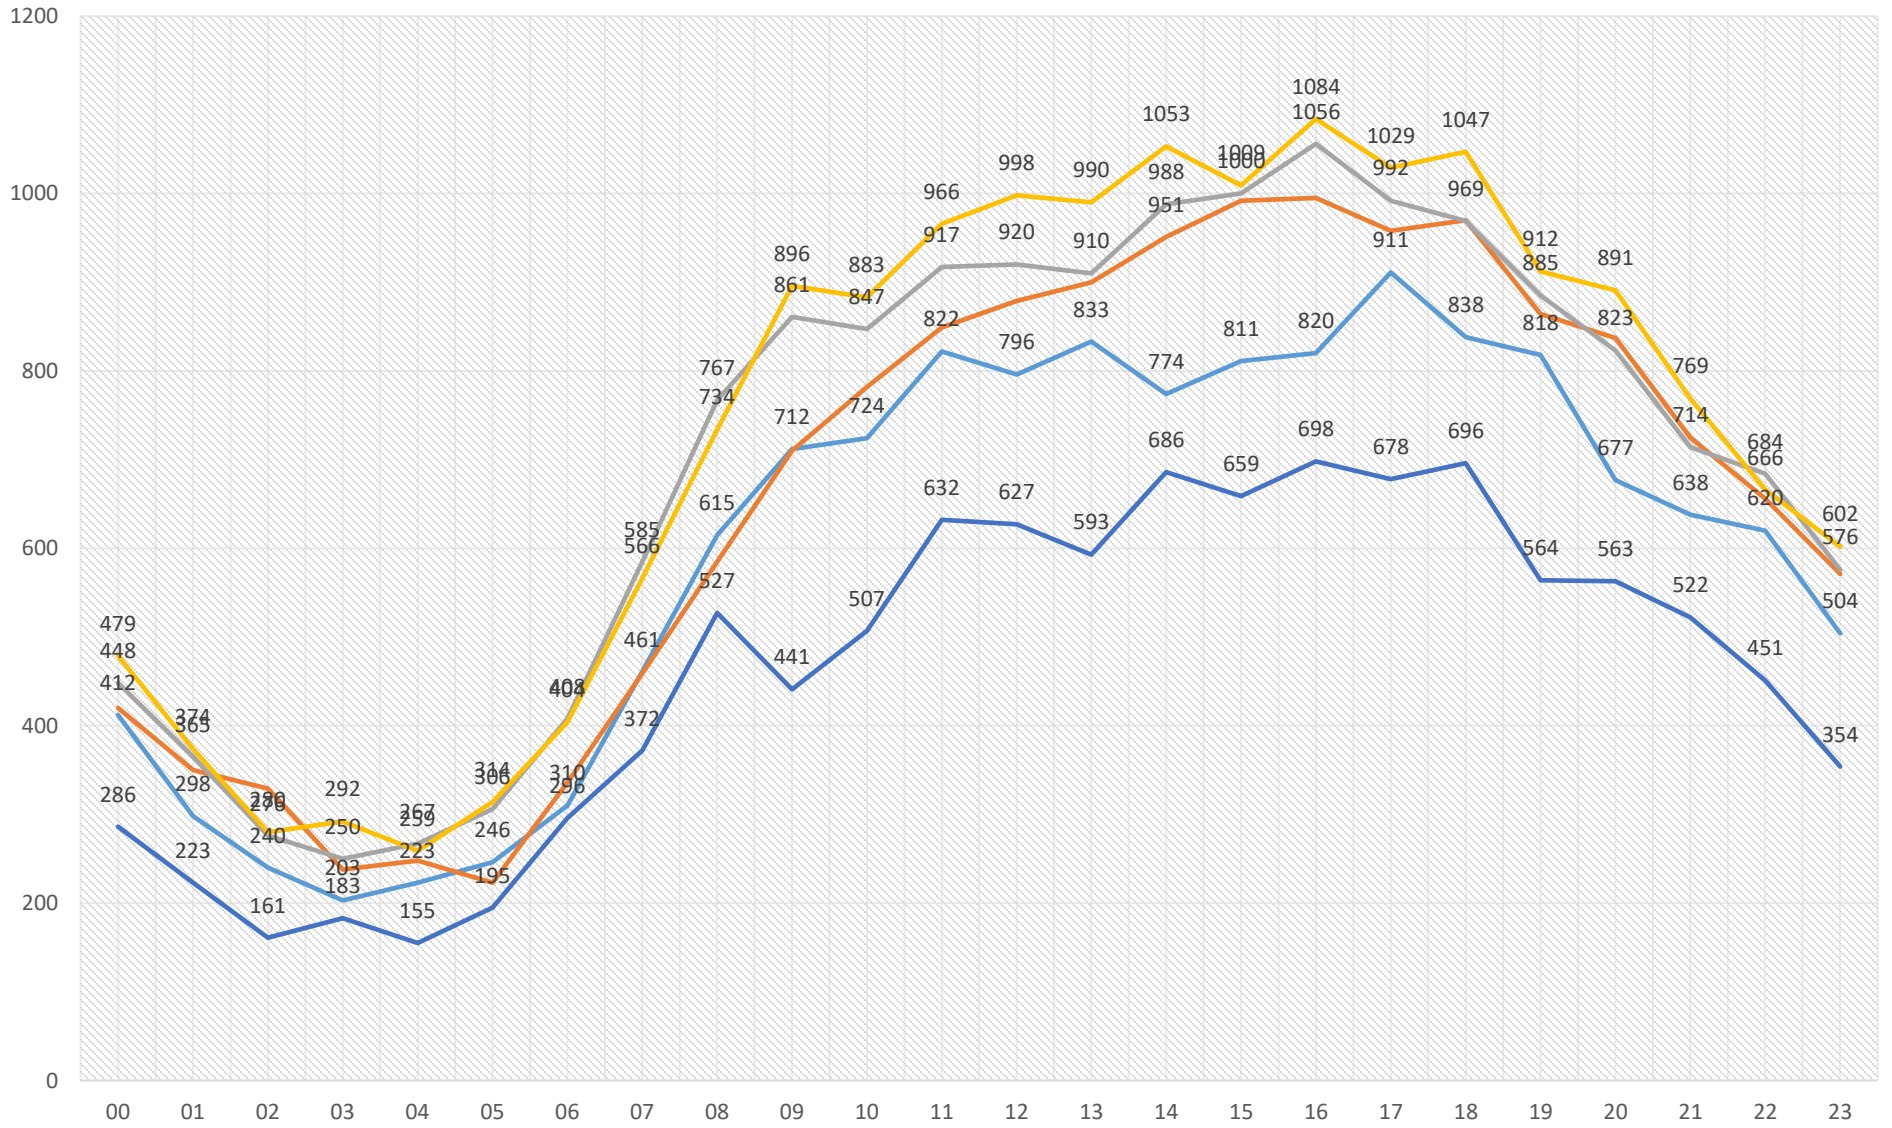

# Cerritos Station

## Calls for Service - 24 Hour Breakdown

### 2020 - 2024 YTD (\*thru AUG 31)

Created by CER CAU on 05/03/17  
 Updated on 09/12/24

— 2020 — 2021 — 2022 — 2023 — 2024\*